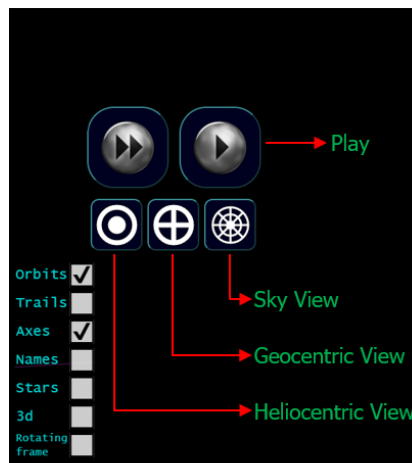

You can familiarize yourself with some of the menu options, buttons and sliders.

File	Objects	Time	Displays	Autopilot	Help
Save as	Create objects	Calendar date (Local)	Screens	Now	Description
Screen shots	Create object with clones	Calendar date (UTC)	Frame A	Single events	Quick help
Collision log	Import object	Julian day	Frame B	Per iteration	Manual
	Edit objects (vectors)	Time step	Rotating frame	Per graphic update	About
	Edit objects (elements)	Set time & date	Stereo		
	Vectors		Cities A		
	Delete objects		Cities B		
	Orbits		Camera A		
			Blank		
			Large play button		