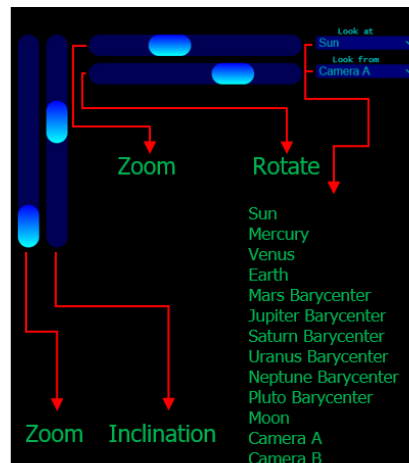

You can familiarize yourself with some of the menu options, buttons and sliders.

File	Objects	Time	Displays	Autopilot	Help
Save as	Create objects	Calendar date (Local)	Screens	Now	Description
Screen shots	Create object with clones	Calendar date (UTC)	Frame A	Single events	Quick help
Collision log	Import object	Julian day	Frame B	Per iteration	Manual
	Edit objects (vectors)	Time step	Rotating frame	Per graphic update	About
	Edit objects (elements)	Set time & date	Stereo		
	Vectors		Cities A		
	Delete objects		Cities B		
	Orbits		Camera A		
			Blank		
			Large play button		